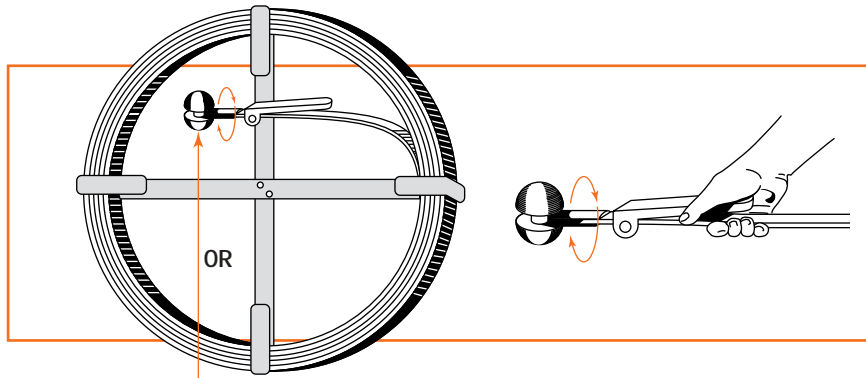

Flat Sewer Rods

Oil tempered spring steel – won't kink; rust-ban coating.
 Rod is bolted to holder at end so it can't spring out. Quick-Grip
 Handle makes the work go faster.

Size	Catalog Number	Feet	Weight Pounds with Holder
3/4" x 1/16" 2" thru 4" pipe	25 C	25	5 1/2
	50 C	50	10
	75 C	75	14 1/4
	100 C	100	18 1/4
1/2" x 1/8" 2" thru 4" pipe	25 H	25	9 1/2
	50 H	50	14
	75 H	75	17 1/2
	100 H	100	22
	150 H	150	33
3/4" x 1/8" 4" thru 6" pipe	200 H	200	42
	25 D	25	11
	50 D	50	19
	75 D	75	27
4" thru 6" pipe	100 D	100	35
	150 D	150	53
	200 D	200	69